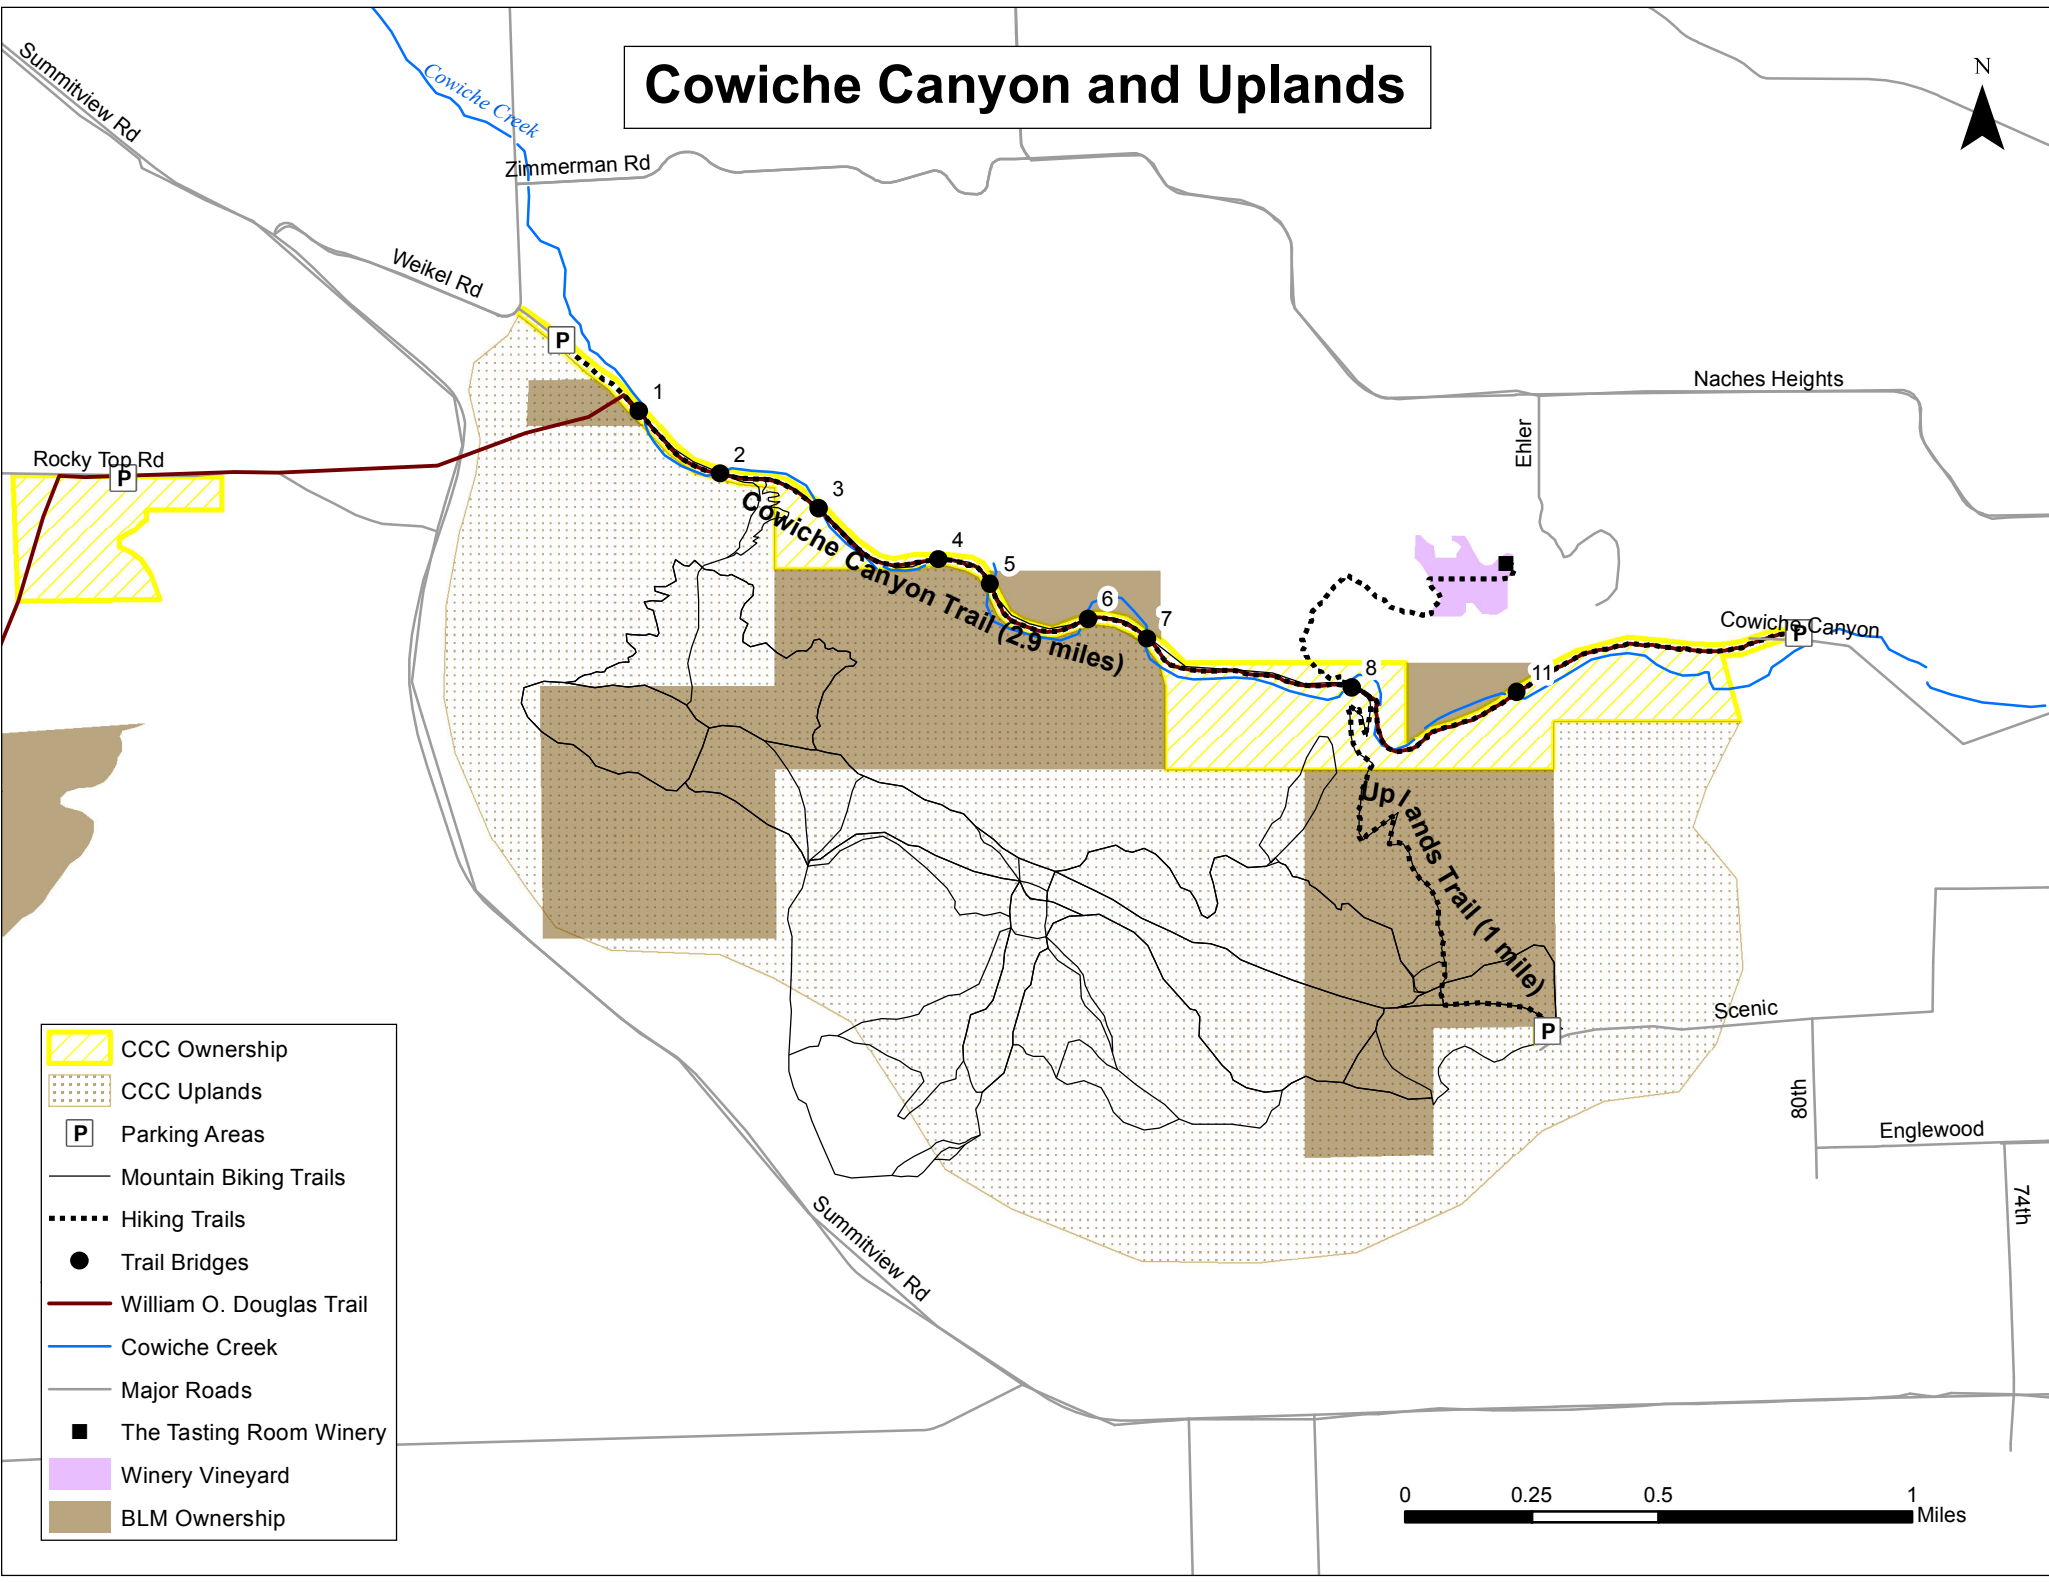

Cowiche Canyon and Uplands

- CCC Ownership
- CCC Uplands
- Parking Areas
- Mountain Biking Trails
- Hiking Trails
- Trail Bridges
- William O. Douglas Trail
- Cowiche Creek
- Major Roads
- The Tasting Room Winery
- Winery Vineyard
- BLM Ownership