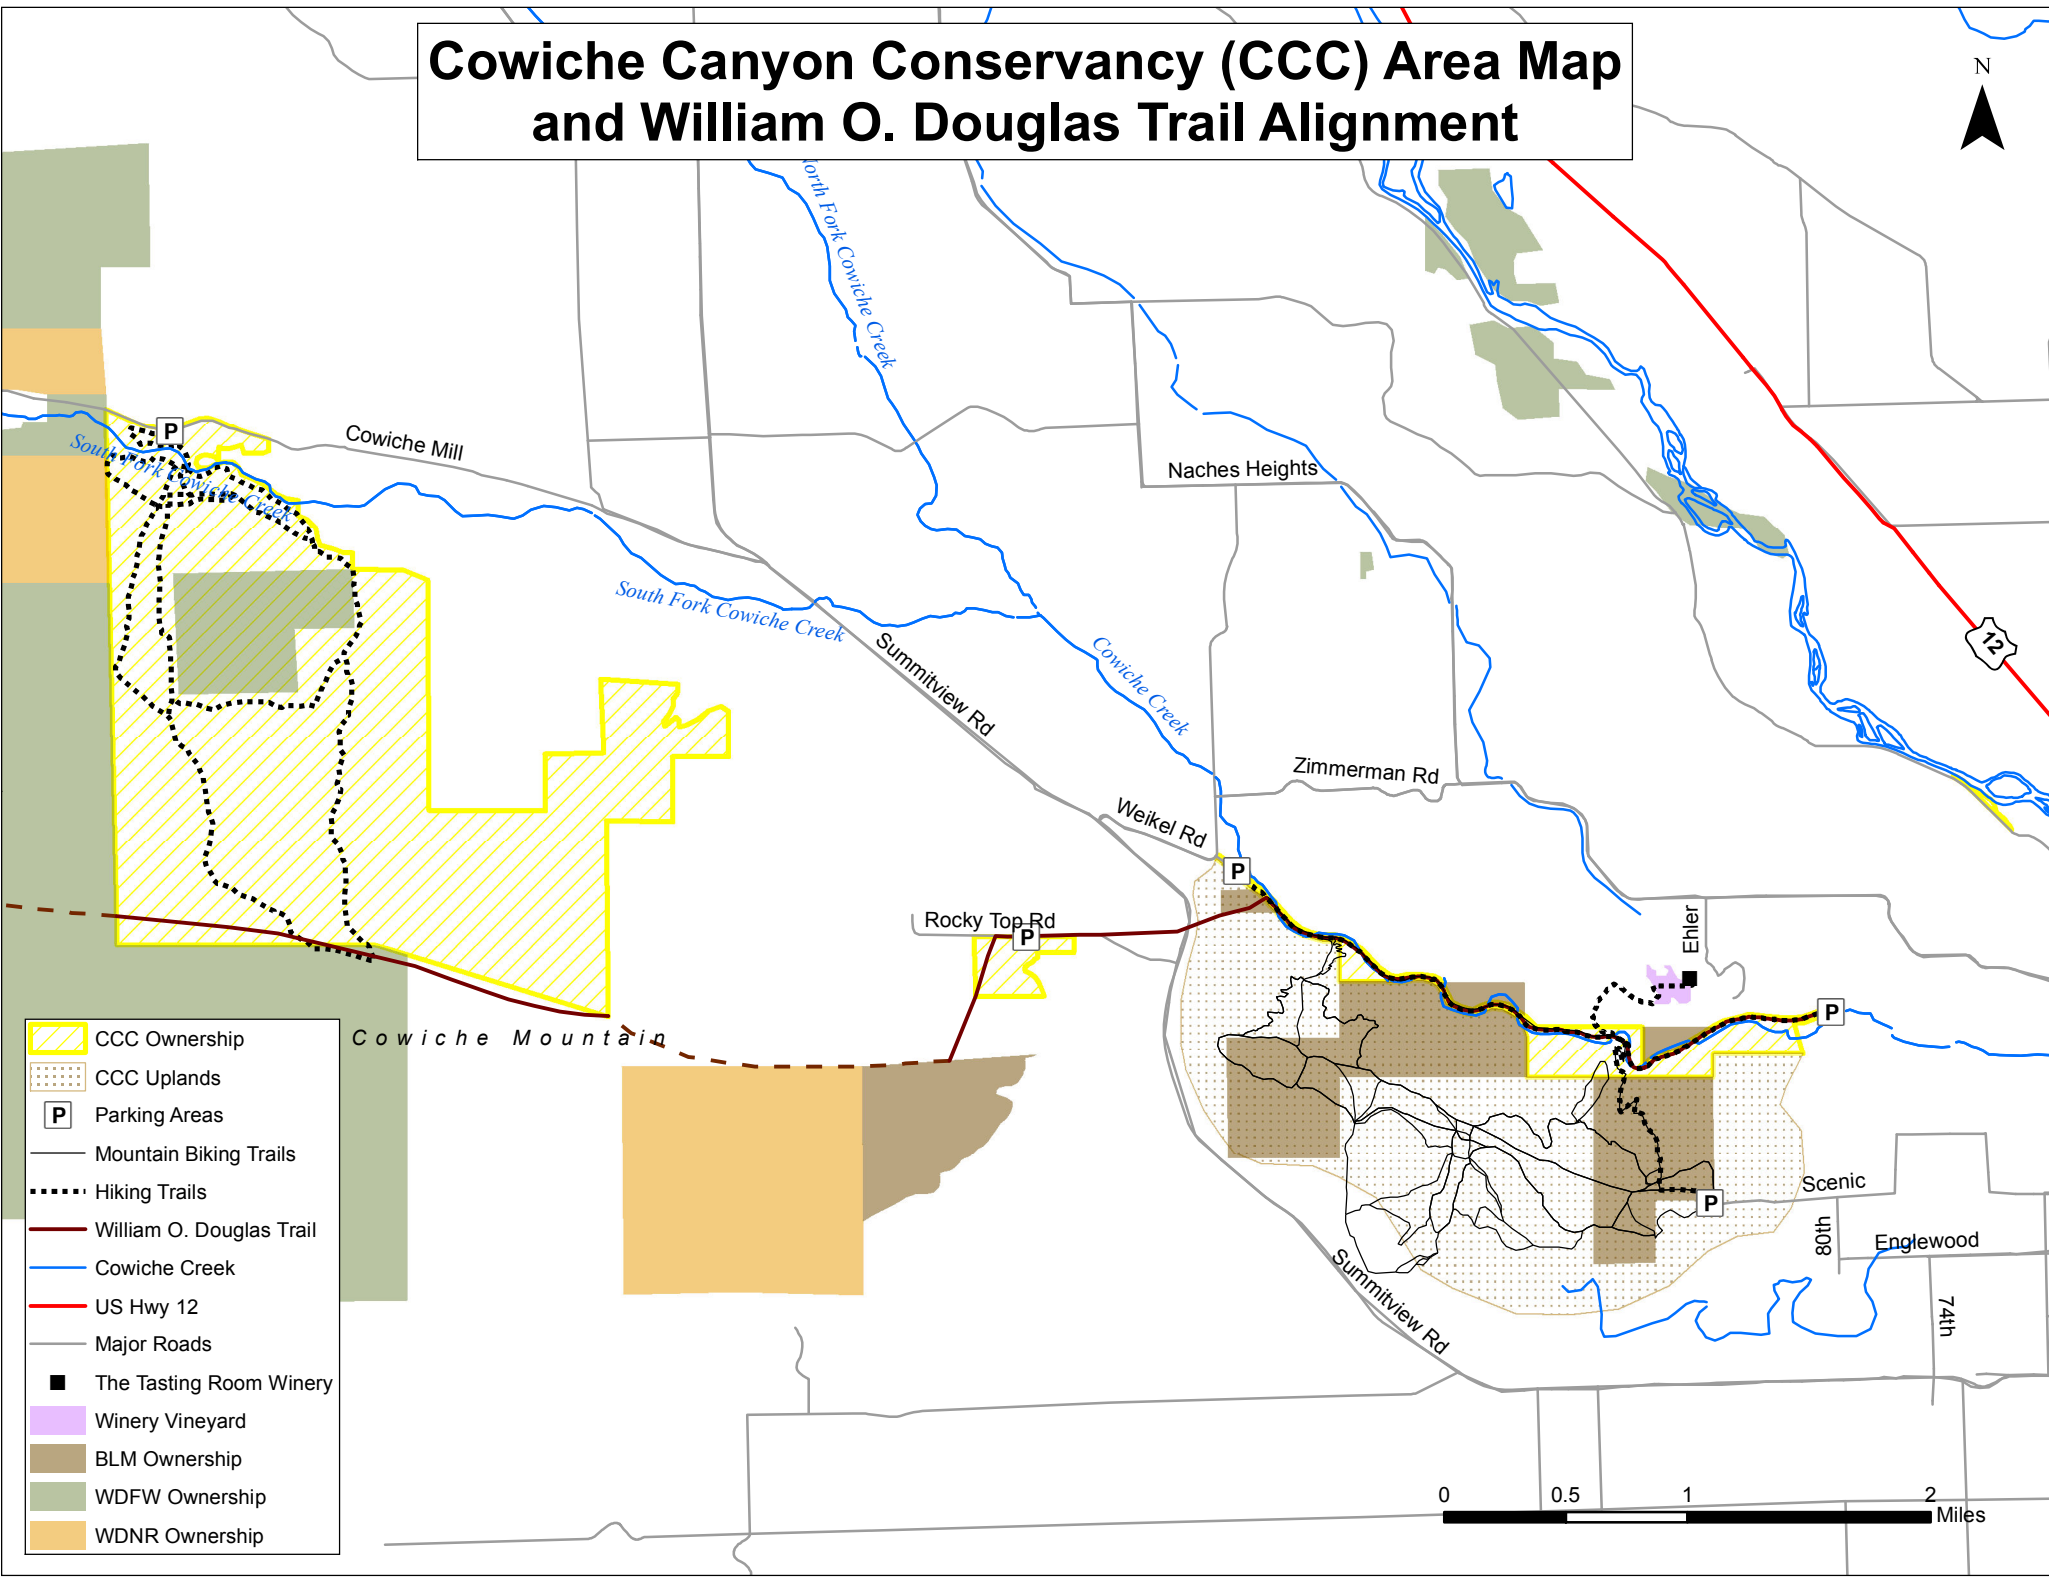

Cowiche Canyon Conservancy (CCC) Area Map and William O. Douglas Trail Alignment

- CCC Ownership
- CCC Uplands
- Parking Areas
- Mountain Biking Trails
- Hiking Trails
- William O. Douglas Trail
- Cowiche Creek
- US Hwy 12
- Major Roads
- The Tasting Room Winery
- Winery Vineyard
- BLM Ownership
- WDFW Ownership
- WDNR Ownership