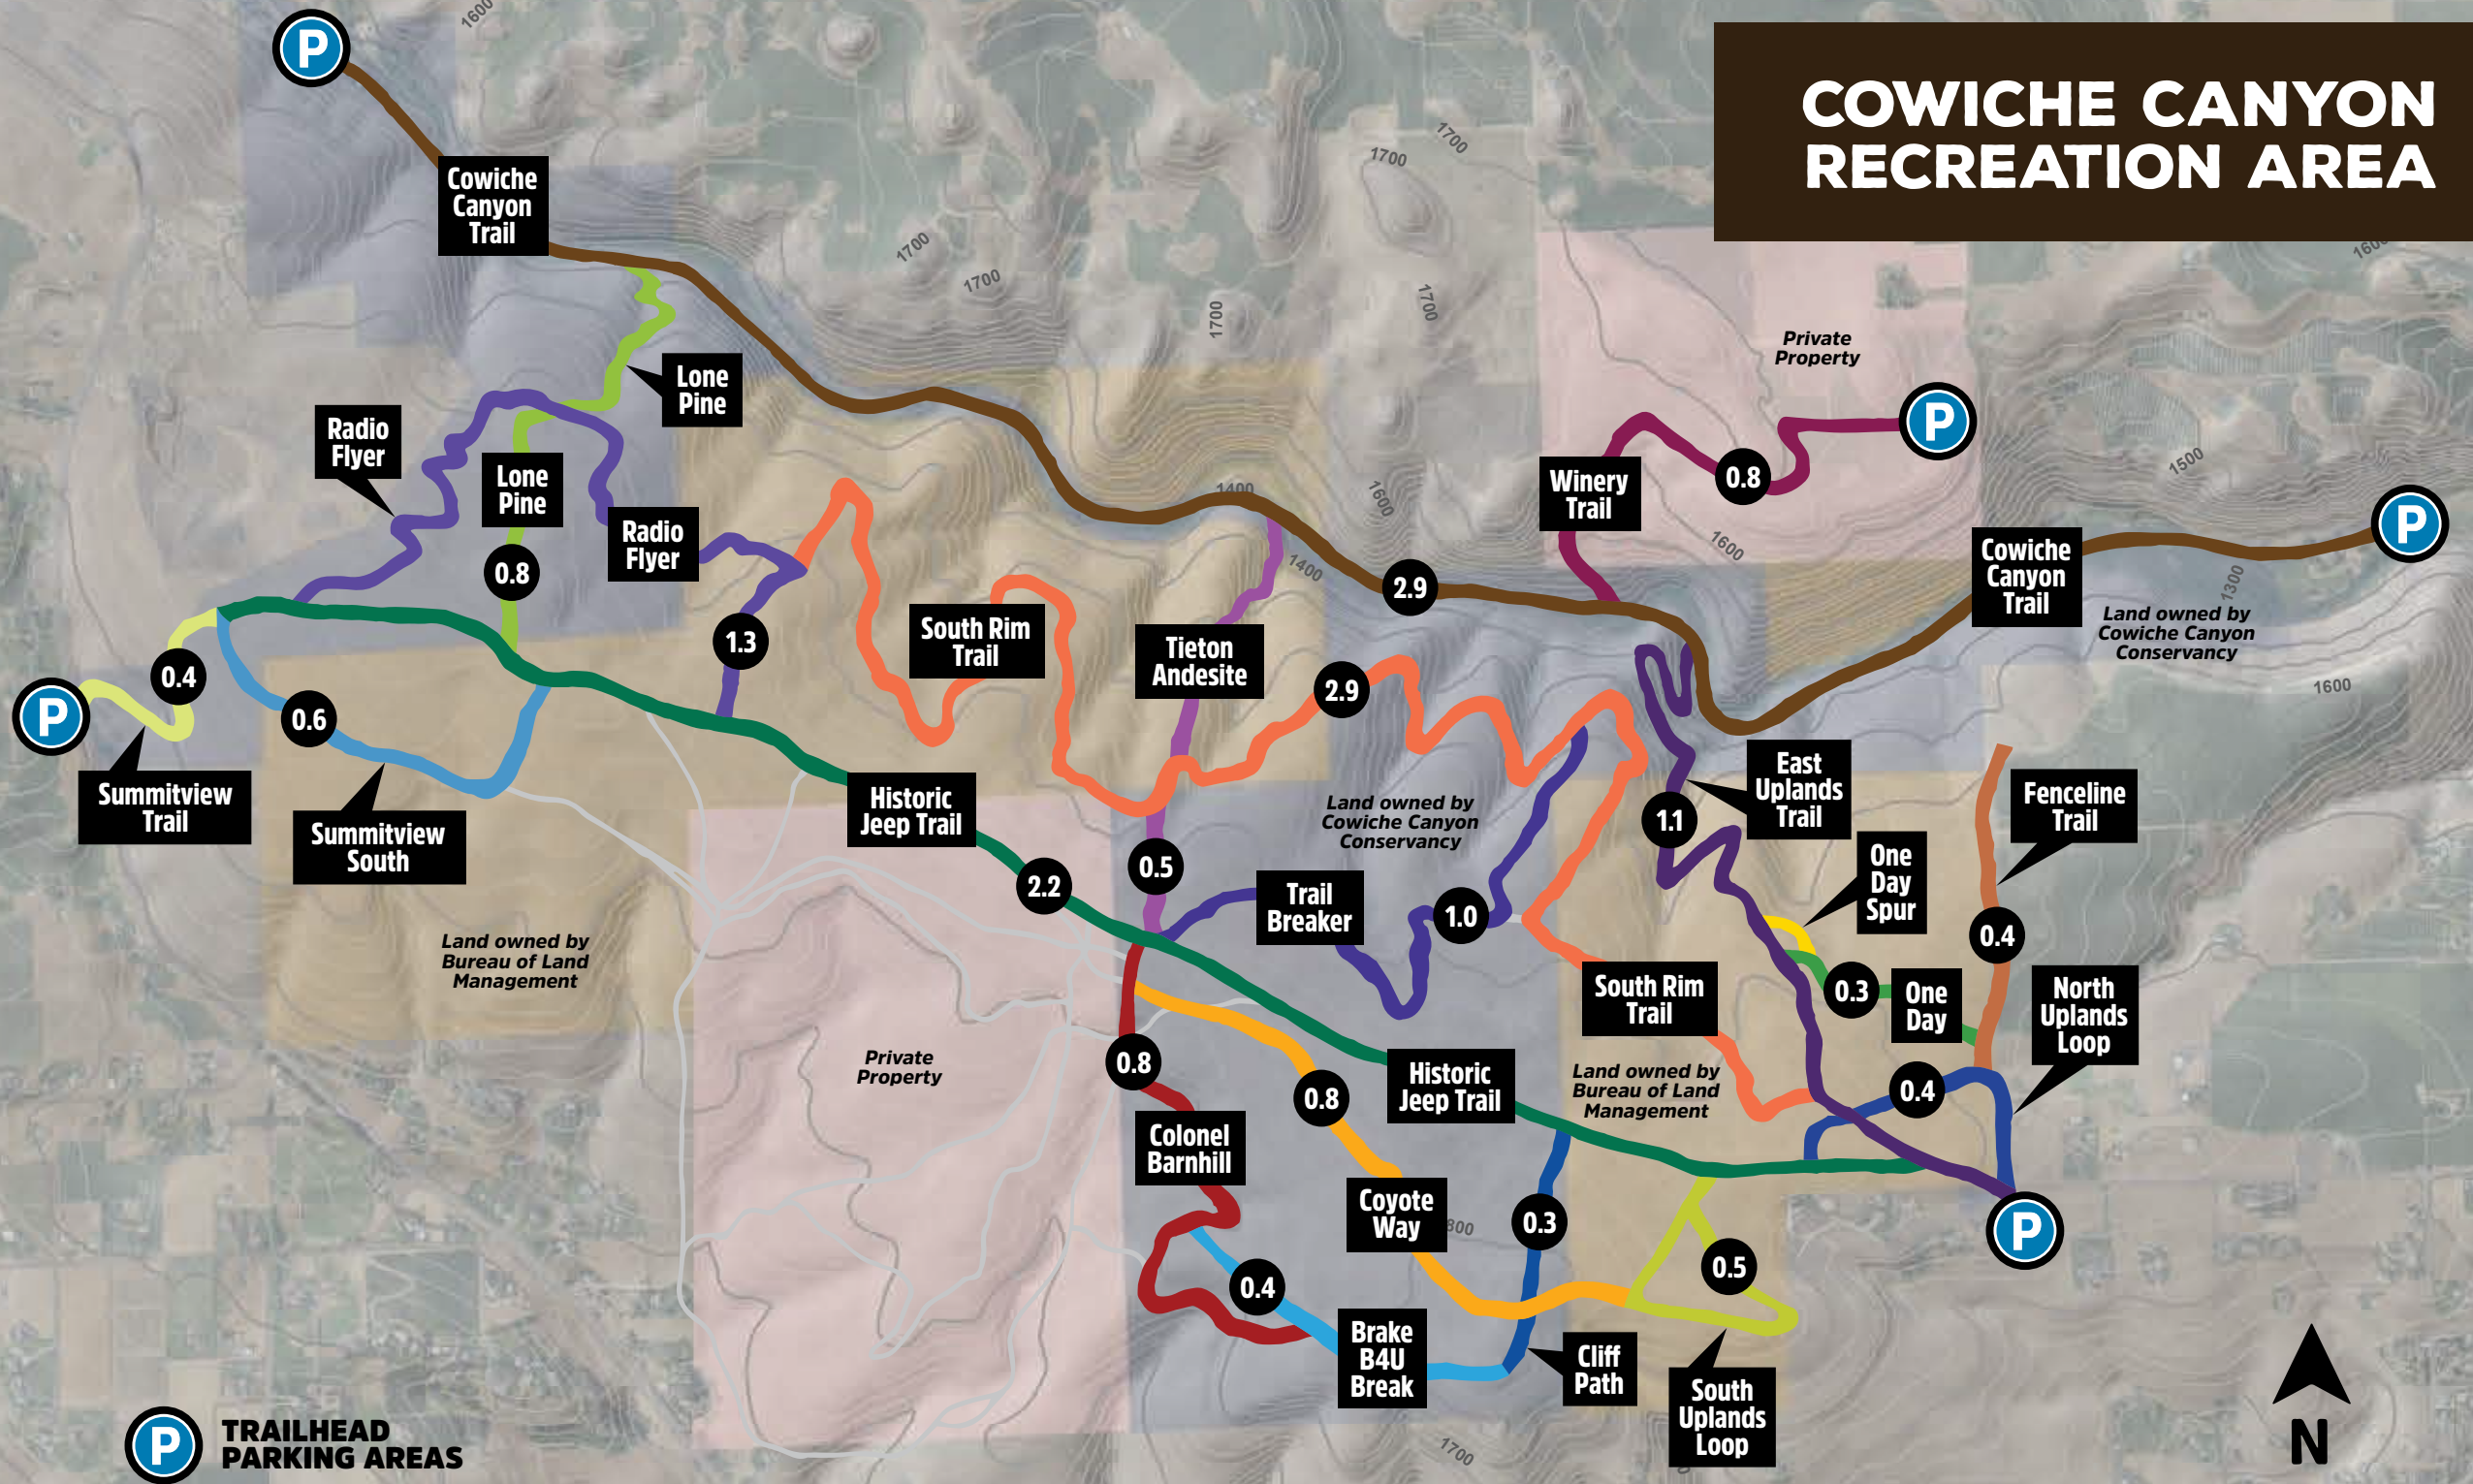

COWICHE CANYON RECREATION AREA

P TRAILHEAD PARKING AREAS

COWICHE CANYON CONSERVANCY MANAGES THE COWICHE CANYON TRAIL SYSTEM IN PARTNERSHIP WITH BUREAU OF LAND MANAGEMENT.

CONTACT / AL CONTACTARSE CON CCC:
CALL/TELÉFONO: (509) 248-5065
EMAIL: INFO@COWICHECANYON.ORG
WEBSITE: COWICHECANYON.ORG